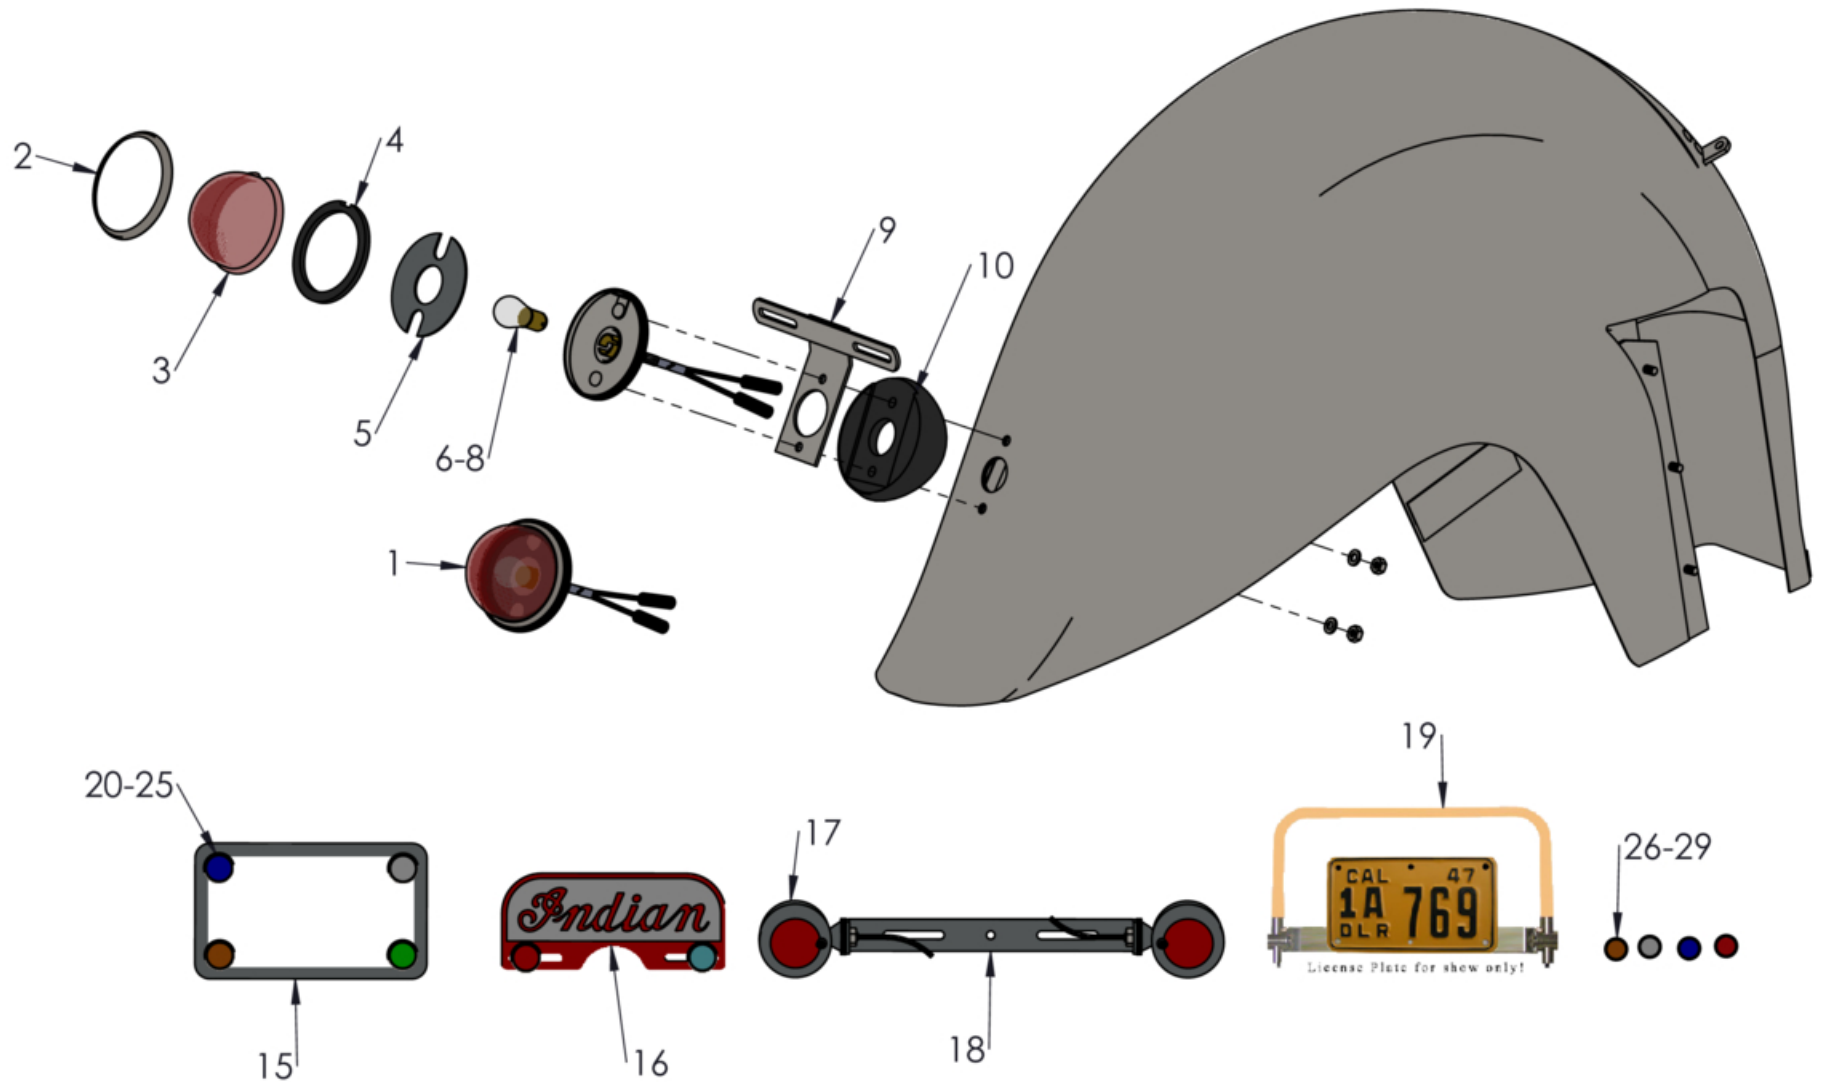

JERRY GREER'S ENGINEERING ©2020

Tail Light

Revised: 10/21/2020

Jerry Greer's Engineering - 1940 Chief - Tail Lights

Ref	Part #	Qty	Description	Price
1	JG-3145	1	TAIL LIGHT, 6-Volt, off set pins, later style lens, will accept 12-Volt bulb	\$195.00
2	101127	1	TAIL LIGHT RING, stainless	\$16.00
3	101278	1	TAIL LIGHT LENS, red with amber insert, real glass	\$32.00
4	101140	1	GASKET, tail light lens	\$4.00
5	JG-3811	1	TAIL LIGHT REFLECTOR, reflective side faces out	\$12.00
6	JG-2458	1	BULB, 6-Volt, off-set pins	\$2.00
7	JG-3224	1	BULB, 12-Volt, off set pins	\$1.00
8	101130	1	BULB, 6-Volt, for original tail light, parallel pins, stop and tail light	\$2.00
9	40496	1	TAIL LIGHT BRACKET, mounting hardware not included; Bare Finish	\$28.00
10	40524	1	TAIL LIGHT PAD, rubber	\$12.50
11	922006	2	WASHER, 1/4" Split Lock; Cad Plated	\$0.75
12	JG-3480	2	NUT, 1/4"-20(Hex)	\$0.75
13	JG-3147	1	TAIL LIGHT, 6-Volt, socket style, off set pins, will accept 12-Volt bulb	\$110.00
14	JG-3758	1	TAIL LIGHT SOCKET, off set pins, will accept 6 or 12-Volt bulbs	\$13.00
15	JG-1195	1	LICENSE PLATE FRAME, 4" X 7"; Chrome Plated	\$14.00
16	161023	1	REFLECTO, Indian 3" X 7", red with white reflective background, license plate	\$45.00
17	JG-2092	1	BULLET LIGHTS, 6-Volt, pre-wired, red lens, Includes mounting hardware and fasteners, use with JG-2158	\$30.00
18	JG-2158	1	BULLET LIGHTS BRACKET, mounts to license plate bracket, use with JG-2092; Chrome Plated	\$80.00
19	JG-2971	1	LICENSE PLATE BRACKET, illuminated	\$89.00
20	JG-3291	1	LICENSE PLATE REFLECTOR, 15/16 round Clear lens, real glass, sold as pair	\$25.00
21	JG-2067	1	LICENSE PLATE REFLECTOR, 15/16 round Red lens, real glass, sold as pair	\$25.00
22	JG-2068	1	LICENSE PLATE REFLECTOR, 15/16 round Blue lens, real glass, sold as pair	\$25.00
23	JG-3292	1	LICENSE PLATE REFLECTOR, 15/16 round Light Blue lens, real glass, sold as pair	\$25.00
24	JG-2070	1	LICENSE PLATE REFLECTOR, 15/16 round Amber lens, real glass, sold as pair	\$25.00
25	JG-2069	1	LICENSE PLATE REFLECTOR, 15/16 round Green lens, real glass, sold as pair	\$25.00
26	JG-3293	1	LICENSE PLATE REFLECTOR, 5/8 round Amber lens, real glass, sold as pair	\$25.00
27	JG-3294	1	LICENSE PLATE REFLECTOR, 5/8 round Dark Blue lens, real glass, sold as pair	\$25.00
28	JG-3295	1	LICENSE PLATE REFLECTOR, 5/8 round Clear lens, real glass, sold as pair	\$25.00